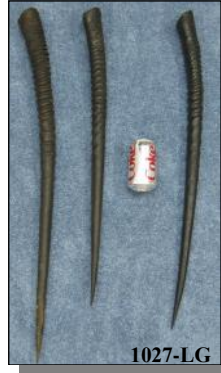

5280-6 Horn

BLESBOK HORNS

1026-LG

Blesbok are a small antelope common in Africa. The horns range from 11" to 15". (*Damaliscus dorcas phillipsi, wild*).

Product of South Africa

Code	Description	Price
1026-LG	Blesbok Horn:Large	\$37.91

1024-xxx

KUDU HORNS

Kudu are a large antelope common in Africa. (*Tragelaphus strepsiceros, wild*).

Product of South Africa

Code	Description	Size	Price
1024-SM	Kudu Horn:Small	21" - 26"	\$ 53.25
1024-ME	Kudu Horn:Medium	27" - 33"	\$ 79.42
1024-LG	Kudu Horn:Large	34" - 38"	\$125.27

GEMSBOK/ORYX HORNS

Gemsbok are a large antelope also known as Oryx. The horns range in length from 31" to 37". (*Oryx gazelle, wild*).

Product of South Africa

Code	Description	Price
1027-LG	Gemsbok Horn:Large	\$66.78

GOAT HORNS CORES

318C-S-AS

318-L-AS

These goat horn cores are cleaned. They can be used for craft projects. The length is measured from horn core tip to base along the outside curve. (*Capra hircus, ranch*).