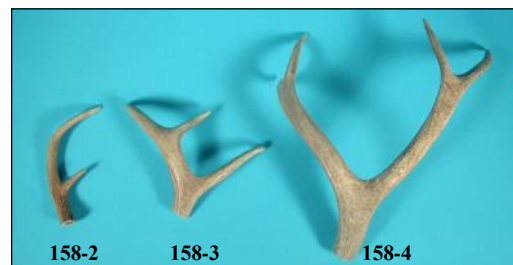

5280-1 Deer Antler

DEER ANTLER POINTS

Code	Description	Price
158-2M	Mule Deer Antler:2-Point	\$ 8.67
158-3M	Mule Deer Antler:3-Point	\$17.33
158-4M	Mule Deer Antler:4-Point	\$36.10

These are single antler sides that have been sawn off the skull plate. The white tail deer antler are from Ohio. The mule deer antler are from Oregon. (White Tail Deer: *Odocoileus virginianus, wild*; Mule Deer: *Odocoileus hemionus, wild*).

Product of the USA

Code	Description	Price
158-2	Deer Antler:2-Point	\$ 9.89
158-3	Deer Antler:3-Point	\$15.17
158-4	Deer Antler:4-Point	\$19.86

ANTLER PIECES FOR PENS

There are approximately 8 pieces more or less per pound, depending on the size of the pieces chosen.

These specially selected antler pieces are 2½" long and ⅝" to ¾" in diameter and are ideal for turning on a lathe to make pen bodies. They are an assortment of white tail deer, mule deer, and elk antler. (White Tail Deer: *Odocoileus virginianus*; Mule Deer: *Odocoileus hemionus*; Elk: *Cervus elaphus*).

5280-5 Horn

320-10

RAM HORNS

These ram horns have been cleaned, ideal for craftmaking. They range from 24" to 32" long, measured on the outside curve. The ram/sheep horns measure between 18" to 23" long along the curl of the horn. (*Ovis aries, ranch*).