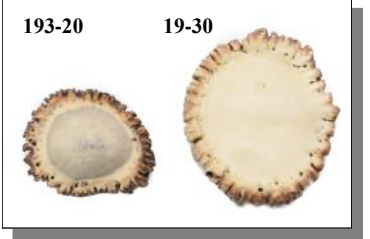

ELK ANTLER

This Elk Antler is from sheds or drops. The pieces we have in stock range from one pound to almost six pounds. Each piece of antler shown in the picture weighs a little over four pounds. (*Cervus elaphus, wild*).

Product of the USA

Code	Description	Price
193-1-LB	Elk Antler Shed:#1	\$16.60/ lb

DEER ANTLER SCRAP

This is an assortment of antler scrap pieces from white tail and mule deer. They come in varying sizes and are ideal for craft projects. The tips are an assortment of white tail deer (*Odocoileus virginianus, wild*), mule deer (*Odocoileus hemionus, wild*).

Product of the USA

We also carry tumbled and polished deer antler scraps.

Code	Description	Price per pound
158-203	Deer Antler Scrap (lb)	\$40.43

ELK ANTLER CROWNS

The Elk Burrs or Crowns are priced by the piece and come in three diameters. They are between 1/2" to 3/4" thick. (*Cervus elaphus, wild*).