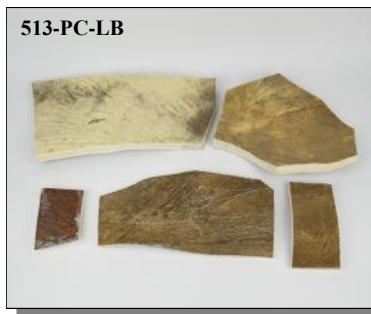

Product of the USA

Bottom view

Code	Description	Price
1042-SM	Moose Antler Crown:Small	\$22.77
1042-MD	Moose Antler Crown:Medium	\$37.91
1042-LG	Moose Antler Crown:Large	\$53.08

MOOSE ANTLER PALMS

513-PC-LB