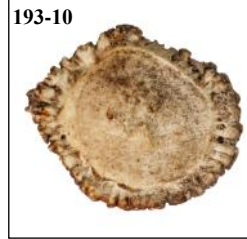

ELK ANTLER CROWNS

The Elk Burrs or Crowns are priced by the piece and come in three diameters. They are between 1/2" to 3/4" thick. (*Cervus elaphus, wild*).

Product of the USA

Code	Description	Price
193-10	Elk Crown:Rough:2.5" - 3"	$15.17
193-20	Elk Crown:Polished:2.5" - 3"	$20.58
193-30	Elk Crown:Polished:3" - 4"	$83.39