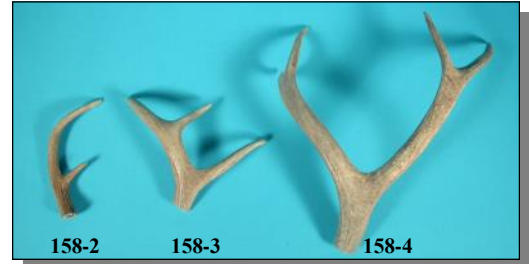

5280-1 Deer Antler

DEER ANTLER POINTS

Code	Description	Price
158-2M	Mule Deer Antler:2-Point	\$ 8.67
158-3M	Mule Deer Antler:3-Point	\$17.33
158-4M	Mule Deer Antler:4-Point	\$36.10

These are single antler sides that have been sawn off the skull plate. The white tail deer antler are from Ohio. The mule deer antler are from Oregon. (White Tail Deer: *Odocoileus virginianus, wild*; Mule Deer: *Odocoileus hemionus, wild*).

Product of the USA

Code	Description	Price
158-2	Deer Antler:2-Point	\$ 9.89
158-3	Deer Antler:3-Point	\$15.17
158-4	Deer Antler:4-Point	\$19.86

ANTLER PIECES FOR PENS

There are approximately 8 pieces more or less per pound, depending on the size of the pieces chosen.

These specially selected antler pieces are 2½" long and ⅝" to ¾" in diameter and are ideal for turning on a lathe to make pen bodies. They are an assortment of white tail deer, mule deer, and elk antler. (White Tail Deer: *Odocoileus virginianus*; Mule Deer: *Odocoileus hemionus*; Elk: *Cervus elaphus*).

MOOSE ANTLER CROWNS

1042-xxx

The small Moose Antler Crowns are ~2" in diameter, the medium are 3" to 4", and the large are 4" to 5". They are unpolished and 1" to 1 1/2" thick. They are from drops or sheds. (*Alces alces, wild*).