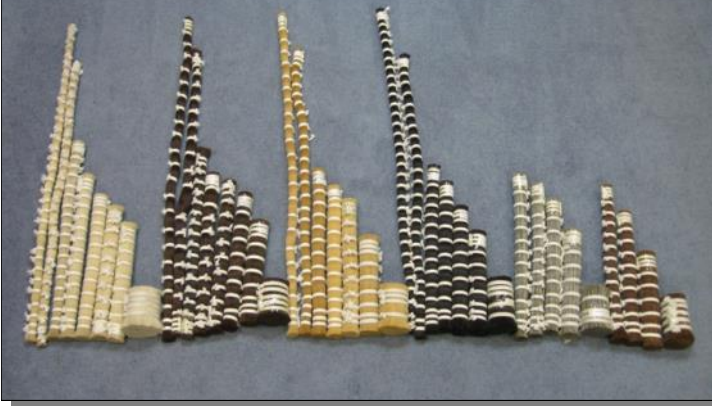

5260-1 Horse Hair

HORSE HAIR—DOUBLE DRAWN

702-xx Double Drawn

In addition to our dried and tanned horse tails shown in the tail section of this catalog, we offer double-drawn (i.e., straight cut at both ends) in one-pound bundles in various sizes and colors.

Horse tail hair can be used for violin bow hair, brush fiber, rocking horse tails, live horse tail extension, wigs, horse hair weave, and jewellery. Horse tail hair is harder or coarser than the mane hair. (*Equus caballus, ranch*).

Product of Taiwan

HORSE HAIR WEFTS

We have horse hair wefts in a couple colors: brown and white. They are made with horse tail hair. They come attached with ties on one end to white boards. They measure 20" to 21" long and 4" to 5" wide. (*Equus caballus, ranch*).

HORSE ROOT HAIR

We offer 4 natural colors of single drawn (i.e. trimmed one end) horse root tail hair. We sell them in ½ pound bundles or multiple bundles that total ½ pound.

Horse root tail hair is fine hair that can be used for makeup brushes. The horse tail hair has been scoured, washed, and sterilized. They were dried and combed before being bundled together. (*Equus caballus, ranch*).