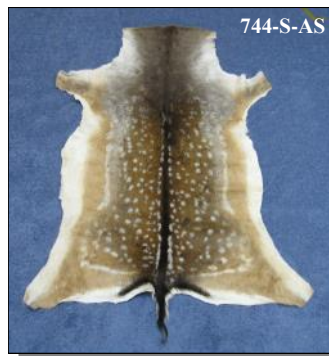

## ROE DEER HIDES

Roe Deer are small deer from Hungary. Although each skin is different, the approximate size is 38" by 22". (*Capreolus capreolus*).

Product of Hungary

Code	Description	Price
1006-AS	Roe Deer Hide	\$129.24

## MULE DEER HIDES

One of the tanned, hair-on Mule Deer hides that we measured was approximately 50" long and 38" across the middle. (*Odocoileus hemionus*).

Product of the USA

Code	Description	Price
782-AS	Mule Deer Hide	\$227.14

## EUROPEAN RED DEER HIDES

The small Red Deer hides are approximately 45" long and 34" across the middle. The large skins average 62" long and 43" across the middle. (*Cervus elaphus*).

Product of Hungary

## FALLOW DEER HIDES

The tanned, hair-on Fallow Deer hides average 47" long and 26" across the middle. The Fallow Fawn range in width from 19" to 26" across the middle and 32" to 39" in length. The summer skins are reddish brown and speckled with white. The winter skins are gray-brown with longer, softer hair, and guard hair. (*Dama dama*).