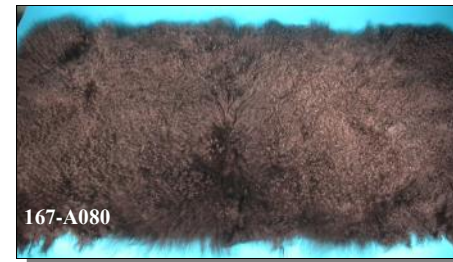

167-A001

167-A080