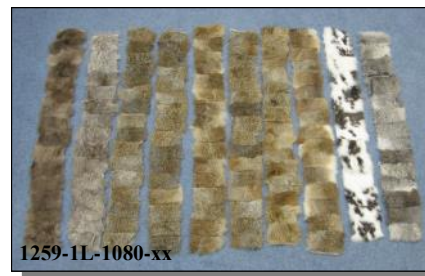

5010-15 Rabbit Skin Craft Pieces

RABBIT CRAFT PIECES

Cut and sewn in Morocco
using rabbit skins from
Spain

We also offer rabbit craft pieces that measure 5 cm by 10 cm or approximately 2" by 4". The rectangles come from first quality rabbit skins used to make plates. Using these pieces as a basic building block, we can create any size rabbit strip or rabbit plate in commercial quantities. For example, a 5 cm by 80 cm strip (2" by 32") uses 8 pieces and a 10 by 80 cm strip (4" by 32") uses 16 pieces. Various natural colors are available. For exact sizes divide the metric number by 2.54 to get inches. (*Oryctolagus cuniculus, ranch*).