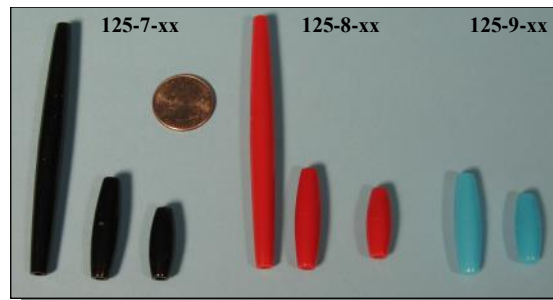

Code	Description	per 100	per 1000
125-6-0.5	White Plastic Hairpipe:0.5"	$ 4.00	$ 20.00
125-6-1.0	White Plastic Hairpipe:1.0"	$ 8.00	$ 30.00
125-6-1.5	White Plastic Hairpipe:1.5"	$13.00	$ 60.00
125-6-2.0	White Plastic Hairpipe:2.0"	$17.00	$ 90.00
125-6-3.0	White Plastic Hairpipe:3.0"	$34.00	$170.00
125-6-4.0	White Plastic Hairpipe:4.0"	$45.00	$230.00
125-7-1.0	Black Plastic Hairpipe:1.0"	$ 5.00	$ 40.00
125-7-1.5	Black Plastic Hairpipe:1.5"	$ 8.00	$ 60.00
125-7-4.0	Black Plastic Hairpipe:4.0"	$25.00	$220.00
125-8-1.0	Red Plastic Hairpipe:1.0"	$ 5.00	$ 40.00
125-8-1.5	Red Plastic Hairpipe:1.5"	$ 8.00	$ 60.00
125-9-1.0	Turquoise Plastic Hairpipe:1.0"	$ 5.00	$ 40.00
125-9-1.5	Turquoise Plastic Hairpipe:1.5"	$ 8.00	$ 60.00