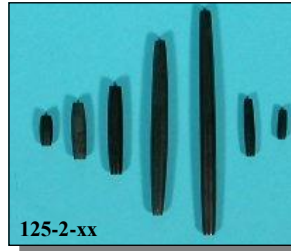

3060-8 Horn, Shell, Stone & Antler Beads

BLACK HORN HAIRPIPE

Regular vs. Ultra Thin

We offer black horn hairpipe in regular and ultra thin. (*Bubalus bubalis, ranch*).

Made in Vietnam or India

125-2-xx

Code	Description	per 100	per 1000
125-2-0.5	0.5" Horn Hairpipe	\$ 39.00	\$ 190.00
125-2-1.0	1.0" Horn Hairpipe	\$ 72.00	\$ 370.00
125-2-1.5	1.5" Horn Hairpipe	\$ 38.00	\$ 190.00
125-2-2.0	2.0" Horn Hairpipe	\$ 53.00	\$ 260.00
125-2-3.0	3.0" Horn Hairpipe	\$218.00	\$1,090.00
125-2-4.0	4.0" Horn Hairpipe	\$281.00	\$1,410.00
125-2-0.5-UT	0.5" Ultra Thin Horn Hairpipe	\$ 39.00	\$ 190.00
125-2-1.0-UT	1.0" Ultra Thin Horn Hairpipe	\$ 72.00	\$ 370.00
125-2-1.5-UT	1.5" Ultra Thin Horn Hairpipe	\$131.00	\$ 660.00

PREMIUM-QUALITY HORN TUBES

The Horn Tubes are of the same superior quality as the regular hairpipe. However, unlike the hairpipe, the tubes are not tapered at the ends. The tubes come in two styles: regular (TU) and ultra thin (TT). The diameter of the 1" regular is 1/4". (*Bubalus bubalis, ranch*).