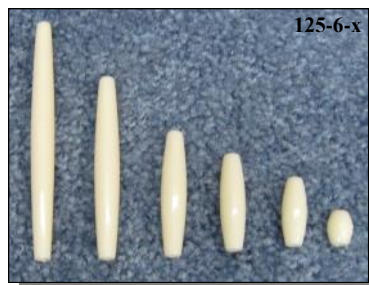

PLASTIC HAIRPIPE

Consistent in length and thickness, this is a good plastic imitation of our regular bone hairpipe.

Made in China