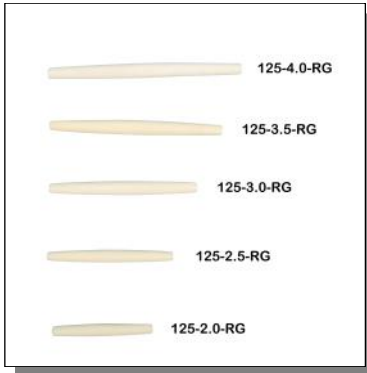

3060-6 Bone Beads

PREMIUM-QUALITY BONE HAIRPIPE

Consistent in length and thickness with very few pieces having edge damage, our line of premium quality hairpipe is ideally suited to craftspeople with discriminating tastes. The **Regular** bone hairpipe have large holes that make this hairpipe very easy to work with. The **Ultra Thin** bone hairpipe is about 60% to 70% the thickness of the regular bone hairpipe. It is ideal for use in making bracelets and chokers with a more delicate look. The thickness of the **Slim** bone hairpipe falls somewhere in between the regular and ultra thin hairpipe. (*Bubalus bubalis, ranch*).

Made in Vietnam or India

Code	Description	per 100	per 1000
125-0.5-RG	0.5" Regular Bone Hairpipe	$14.00	$110.00
125-1.0-RG	1.0" Regular Bone Hairpipe	$17.00	$130.00
125-1.5-RG	1.5" Regular Bone Hairpipe	$33.00	$260.00
125-2.0-RG	2.0" Regular Bone Hairpipe	$50.00	$400.00
125-2.5-RG	2.5" Regular Bone Hairpipe	$78.00	$620.00
125-3.0-RG	3.0" Regular Bone Hairpipe	$82.00	$650.00
125-3.5-RG	3.5" Regular Bone Hairpipe	$96.00	$760.00
125-4.0-RG	4.0" Regular Bone Hairpipe	$102.00	$810.00
125-0.5-SL	0.5" Slim Bone Hairpipe	$15.00	$120.00
125-1.0-SL	1.0" Slim Bone Hairpipe	$22.00	$170.00
125-1.5-SL	1.5" Slim Bone Hairpipe	$34.00	$270.00
125-0.5-UT	0.5" Ultra Thin Bone Hairpipe	$16.00	$ 90.00
125-1.0-UT	1.0" Ultra Thin Bone Hairpipe	$18.00	$150.00
125-1.5-UT	1.5" Ultra Thin Bone Hairpipe	$26.00	$200.00