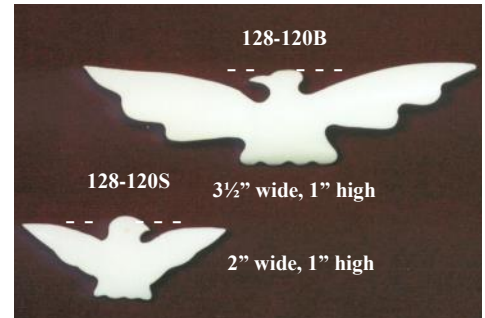

# 3050-1 Bone & Stone Pendants

These high-quality Bone Pendants are made from domesticated water buffalo bone. Dashed lines show the location of holes. (*Bubalus bubalis*, ranch).

Made in India or Vietnam

Code	Description	1-99	100+
128-110B	Turtle:Big	\$ 4.26	\$ 2.16
128-110S	Turtle:Small	\$ 3.62	\$ 1.82
128-110SA	Turtle:Small	\$ 3.62	\$ 1.82
128-112	Michigan Turtle	\$ 5.06	\$ 2.53
128-113	Montreal Turtle	\$ 4.26	\$ 2.16
128-120B	Eagle:Big	\$ 4.26	\$ 2.16
128-120S	Eagle:Small	\$ 2.82	\$ 1.38
128-121B	Eagle Feather:2.25"	\$ 7.14	\$ 3.62
128-121S	Eagle Feather:1.5"	\$ 5.71	\$ 2.82
128-122S	Dew Eagle:Small	\$ 4.26	\$ 2.16
128-127	Eagle	\$ 8.35	\$ 4.15
128-128A	Diving Eagle Head	\$ 8.35	\$ 4.15
128-128-SM	Eagle Head:Smoked	\$14.36	\$10.83
128-130B	Wolf:Big	\$ 4.26	\$ 2.16
128-130H	Howling Wolf	\$ 4.26	\$ 2.16
128-130S	Wolf:Small	\$ 3.60	\$ 1.82
128-131M	Wolf/Wolf Paw:Medium	\$ 6.51	\$ 3.24
128-135	Wolf Track	\$ 4.82	\$ 2.53
128-140B	Standing Bear: Big	\$ 1.88	\$ 0.66
128-140S	Standing Bear: Small	\$ 1.31	\$ 0.66
128-141M	Walking Bear:Medium	\$ 6.51	\$ 3.24
128-141MA	Walking Bear	\$ 6.51	\$ 3.24
128-142M	Bear/Bear Paw:Medium	\$ 6.51	\$ 3.24
128-220M	Arrowhead/Turtle	\$ 6.51	\$ 3.24
128-225M	Arrowhead/Alligator	\$ 6.51	\$ 3.24
128-230M	Arrowhead:Simple	\$ 4.26	\$ 2.16
128-250	Soapstone Arrowhead	\$ 4.26	\$ 2.16

# 3050-2 Bone & Stone Pendants

128-920A

1" diameter, 1/8" thick

128-920

1" diameter, 1/4" thick

128-930

1 1/8" x 1", 1/4" thick

These high-quality Bone Pendants are made from domesticated water buffalo bone. Dashed lines on pictures show location of holes. (*Bubalus bubalis, ranch*).

128-210TS

4 1/2" long, 1 1/2" wide