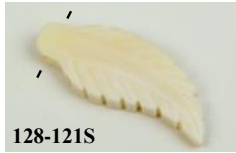

# 3050-1 Bone & Stone Pendants

These high-quality Bone Pendants are made from domesticated water buffalo bone. Dashed lines show the location of holes. (*Bubalus bubalis*, ranch).

Made in India or Vietnam

Code	Description	1-99	100+
128-110B	Turtle:Big	\$ 4.26	\$ 2.16
128-110S	Turtle:Small	\$ 3.62	\$ 1.82
128-110SA	Turtle:Small	\$ 3.62	\$ 1.82
128-112	Michigan Turtle	\$ 5.06	\$ 2.53
128-113	Montreal Turtle	\$ 4.26	\$ 2.16
128-120B	Eagle:Big	\$ 4.26	\$ 2.16
128-120S	Eagle:Small	\$ 2.82	\$ 1.38
128-121B	Eagle Feather:2.25"	\$ 7.14	\$ 3.62
128-121S	Eagle Feather:1.5"	\$ 5.71	\$ 2.82
128-122S	Dew Eagle:Small	\$ 4.26	\$ 2.16
128-127	Eagle	\$ 8.35	\$ 4.15
128-128A	Diving Eagle Head	\$ 8.35	\$ 4.15
128-128-SM	Eagle Head:Smoked	\$14.36	\$10.83
128-130B	Wolf:Big	\$ 4.26	\$ 2.16
128-130H	Howling Wolf	\$ 4.26	\$ 2.16
128-130S	Wolf:Small	\$ 3.60	\$ 1.82
128-131M	Wolf/Wolf Paw:Medium	\$ 6.51	\$ 3.24
128-135	Wolf Track	\$ 4.82	\$ 2.53
128-140B	Standing Bear: Big	\$ 1.88	\$ 0.66
128-140S	Standing Bear: Small	\$ 1.31	\$ 0.66
128-141M	Walking Bear:Medium	\$ 6.51	\$ 3.24
128-141MA	Walking Bear	\$ 6.51	\$ 3.24
128-142M	Bear/Bear Paw:Medium	\$ 6.51	\$ 3.24
128-220M	Arrowhead/Turtle	\$ 6.51	\$ 3.24
128-225M	Arrowhead/Alligator	\$ 6.51	\$ 3.24
128-230M	Arrowhead:Simple	\$ 4.26	\$ 2.16
128-250	Soapstone Arrowhead	\$ 4.26	\$ 2.16

# 3050-2 Bone & Stone Pendants

128-920A

1" diameter, 1/8" thick

128-920

1" diameter, 1/4" thick

128-930

1 1/8" x 1", 1/4" thick

These high-quality Bone Pendants are made from domesticated water buffalo bone. Dashed lines on pictures show location of holes. (*Bubalus bubalis, ranch*).