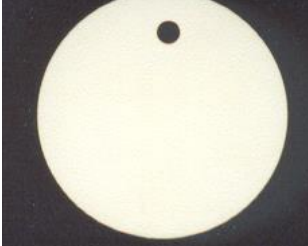

Code	Description	1-99	100+
128-110B	Turtle:Big	\$ 4.26	\$ 2.16
128-110S	Turtle:Small	\$ 3.62	\$ 1.82
128-110SA	Turtle:Small	\$ 3.62	\$ 1.82
128-112	Michigan Turtle	\$ 5.06	\$ 2.53
128-113	Montreal Turtle	\$ 4.26	\$ 2.16
128-120B	Eagle:Big	\$ 4.26	\$ 2.16
128-120S	Eagle:Small	\$ 2.82	\$ 1.38
128-121B	Eagle Feather:2.25"	\$ 7.14	\$ 3.62
128-121S	Eagle Feather:1.5"	\$ 5.71	\$ 2.82
128-122S	Dew Eagle:Small	\$ 4.26	\$ 2.16
128-127	Eagle	\$ 8.35	\$ 4.15
128-128A	Diving Eagle Head	\$ 8.35	\$ 4.15
128-128-SM	Eagle Head:Smoked	\$14.36	\$10.83
128-130B	Wolf:Big	\$ 4.26	\$ 2.16
128-130H	Howling Wolf	\$ 4.26	\$ 2.16
128-130S	Wolf:Small	\$ 3.60	\$ 1.82
128-131M	Wolf/Wolf Paw:Medium	\$ 6.51	\$ 3.24
128-135	Wolf Track	\$ 4.82	\$ 2.53
128-140B	Standing Bear: Big	\$ 1.88	\$ 0.66
128-140S	Standing Bear: Small	\$ 1.31	\$ 0.66
128-141M	Walking Bear:Medium	\$ 6.51	\$ 3.24
128-141MA	Walking Bear	\$ 6.51	\$ 3.24
128-142M	Bear/Bear Paw:Medium	\$ 6.51	\$ 3.24
128-220M	Arrowhead/Turtle	\$ 6.51	\$ 3.24
128-225M	Arrowhead/Alligator	\$ 6.51	\$ 3.24
128-230M	Arrowhead:Simple	\$ 4.26	\$ 2.16
128-250	Soapstone Arrowhead	\$ 4.26	\$ 2.16

The Smoked Diving Eagle Head pendant differs from the plain Vietnamese one above in that it is more finely carved and has been smoked to give an antiqued look.  
Made in China

Predrilled soapstone arrowheads are perfect for etching.  
Made in Vietnam

# 3050-2 Bone & Stone Pendants

128-920A

1" diameter, 1/8" thick

128-920

1" diameter, 1/4" thick

128-930

1 1/8" x 1", 1/4" thick

These high-quality Bone Pendants are made from domesticated water buffalo bone. Dashed lines on pictures show location of holes. (*Bubalus bubalis, ranch*).