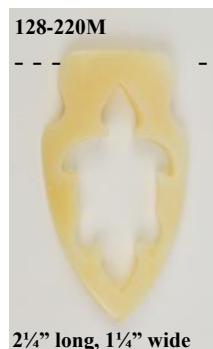

3050-1 Bone & Stone Pendants

These high-quality Bone Pendants are made from domesticated water buffalo bone. Dashed lines show the location of holes. (*Bubalus bubalis*, ranch).

Made in India or Vietnam

Code	Description	1-99	100+
128-110B	Turtle:Big	$ 4.26	$ 2.16
128-110S	Turtle:Small	$ 3.62	$ 1.82
128-110SA	Turtle:Small	$ 3.62	$ 1.82
128-112	Michigan Turtle	$ 5.06	$ 2.53
128-113	Montreal Turtle	$ 4.26	$ 2.16
128-120B	Eagle:Big	$ 4.26	$ 2.16
128-120S	Eagle:Small	$ 2.82	$ 1.38
128-121B	Eagle Feather:2.25"	$ 7.14	$ 3.62
128-121S	Eagle Feather:1.5"	$ 5.71	$ 2.82
128-122S	Dew Eagle:Small	$ 4.26	$ 2.16
128-127	Eagle	$ 8.35	$ 4.15
128-128A	Diving Eagle Head	$ 8.35	$ 4.15
128-128-SM	Eagle Head:Smoked	$14.36	$10.83
128-130B	Wolf:Big	$ 4.26	$ 2.16
128-130H	Howling Wolf	$ 4.26	$ 2.16
128-130S	Wolf:Small	$ 3.60	$ 1.82
128-131M	Wolf/Wolf Paw:Medium	$ 6.51	$ 3.24
128-135	Wolf Track	$ 4.82	$ 2.53
128-140B	Standing Bear: Big	$ 1.88	$ 0.66
128-140S	Standing Bear: Small	$ 1.31	$ 0.66
128-141M	Walking Bear:Medium	$ 6.51	$ 3.24
128-141MA	Walking Bear	$ 6.51	$ 3.24
128-142M	Bear/Bear Paw:Medium	$ 6.51	$ 3.24
128-220M	Arrowhead/Turtle	$ 6.51	$ 3.24
128-225M	Arrowhead/Alligator	$ 6.51	$ 3.24
128-230M	Arrowhead:Simple	$ 4.26	$ 2.16
128-250	Soapstone Arrowhead	$ 4.26	$ 2.16

The Smoked Diving Eagle Head pendant differs from the plain Vietnamese one above in that it is more finely carved and has been smoked to give an antiqued look.
Made in China

Predrilled soapstone arrowheads are perfect for etching.
Made in Vietnam