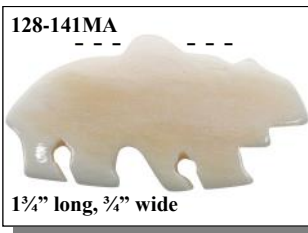

# 3050-1 Bone & Stone Pendants

These high-quality Bone Pendants are made from domesticated water buffalo bone. Dashed lines show the location of holes. (*Bubalus bubalis*, ranch).

Made in India or Vietnam

Code	Description	1-99	100+
128-110B	Turtle:Big	\$ 4.26	\$ 2.16
128-110S	Turtle:Small	\$ 3.62	\$ 1.82
128-110SA	Turtle:Small	\$ 3.62	\$ 1.82
128-112	Michigan Turtle	\$ 5.06	\$ 2.53
128-113	Montreal Turtle	\$ 4.26	\$ 2.16
128-120B	Eagle:Big	\$ 4.26	\$ 2.16
128-120S	Eagle:Small	\$ 2.82	\$ 1.38
128-121B	Eagle Feather:2.25"	\$ 7.14	\$ 3.62
128-121S	Eagle Feather:1.5"	\$ 5.71	\$ 2.82
128-122S	Dew Eagle:Small	\$ 4.26	\$ 2.16
128-127	Eagle	\$ 8.35	\$ 4.15
128-128A	Diving Eagle Head	\$ 8.35	\$ 4.15
128-128-SM	Eagle Head:Smoked	\$14.36	\$10.83
128-130B	Wolf:Big	\$ 4.26	\$ 2.16
128-130H	Howling Wolf	\$ 4.26	\$ 2.16
128-130S	Wolf:Small	\$ 3.60	\$ 1.82
128-131M	Wolf/Wolf Paw:Medium	\$ 6.51	\$ 3.24
128-135	Wolf Track	\$ 4.82	\$ 2.53
128-140B	Standing Bear: Big	\$ 1.88	\$ 0.66
128-140S	Standing Bear: Small	\$ 1.31	\$ 0.66
128-141M	Walking Bear:Medium	\$ 6.51	\$ 3.24
128-141MA	Walking Bear	\$ 6.51	\$ 3.24
128-142M	Bear/Bear Paw:Medium	\$ 6.51	\$ 3.24
128-220M	Arrowhead/Turtle	\$ 6.51	\$ 3.24
128-225M	Arrowhead/Alligator	\$ 6.51	\$ 3.24
128-230M	Arrowhead:Simple	\$ 4.26	\$ 2.16
128-250	Soapstone Arrowhead	\$ 4.26	\$ 2.16

# 3050-2 Bone & Stone Pendants

128-920A

1" diameter, 1/8" thick

128-920

1" diameter, 1/4" thick

128-930

1 1/8" x 1", 1/4" thick

These high-quality Bone Pendants are made from domesticated water buffalo bone. Dashed lines on pictures show location of holes. (*Bubalus bubalis, ranch*).