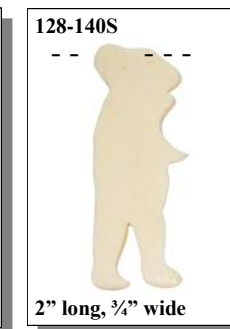

3050-1 Bone & Stone Pendants

These high-quality Bone Pendants are made from domesticated water buffalo bone. Dashed lines show the location of holes. (*Bubalus bubalis*, ranch).

Made in India or Vietnam

Code	Description	1-99	100+
128-110B	Turtle:Big	$ 4.26	$ 2.16
128-110S	Turtle:Small	$ 3.62	$ 1.82
128-110SA	Turtle:Small	$ 3.62	$ 1.82
128-112	Michigan Turtle	$ 5.06	$ 2.53
128-113	Montreal Turtle	$ 4.26	$ 2.16
128-120B	Eagle:Big	$ 4.26	$ 2.16
128-120S	Eagle:Small	$ 2.82	$ 1.38
128-121B	Eagle Feather:2.25"	$ 7.14	$ 3.62
128-121S	Eagle Feather:1.5"	$ 5.71	$ 2.82
128-122S	Dew Eagle:Small	$ 4.26	$ 2.16
128-127	Eagle	$ 8.35	$ 4.15
128-128A	Diving Eagle Head	$ 8.35	$ 4.15
128-128-SM	Eagle Head:Smoked	$14.36	$10.83
128-130B	Wolf:Big	$ 4.26	$ 2.16
128-130H	Howling Wolf	$ 4.26	$ 2.16
128-130S	Wolf:Small	$ 3.60	$ 1.82
128-131M	Wolf/Wolf Paw:Medium	$ 6.51	$ 3.24
128-135	Wolf Track	$ 4.82	$ 2.53
128-140B	Standing Bear: Big	$ 1.88	$ 0.66
128-140S	Standing Bear: Small	$ 1.31	$ 0.66
128-141M	Walking Bear:Medium	$ 6.51	$ 3.24
128-141MA	Walking Bear	$ 6.51	$ 3.24
128-142M	Bear/Bear Paw:Medium	$ 6.51	$ 3.24
128-220M	Arrowhead/Turtle	$ 6.51	$ 3.24
128-225M	Arrowhead/Alligator	$ 6.51	$ 3.24
128-230M	Arrowhead:Simple	$ 4.26	$ 2.16
128-250	Soapstone Arrowhead	$ 4.26	$ 2.16

The Smoked Diving Eagle Head pendant differs from the plain Vietnamese one above in that it is more finely carved and has been smoked to give an antiqued look.
Made in China

Predrilled soapstone arrowheads are perfect for etching.
Made in Vietnam