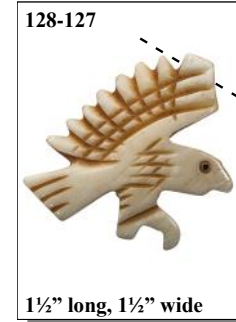

# 3050-1 Bone & Stone Pendants

These high-quality Bone Pendants are made from domesticated water buffalo bone. Dashed lines show the location of holes. (*Bubalus bubalis*, ranch).

Made in India or Vietnam

Code	Description	1-99	100+
128-110B	Turtle:Big	\$ 4.26	\$ 2.16
128-110S	Turtle:Small	\$ 3.62	\$ 1.82
128-110SA	Turtle:Small	\$ 3.62	\$ 1.82
128-112	Michigan Turtle	\$ 5.06	\$ 2.53
128-113	Montreal Turtle	\$ 4.26	\$ 2.16
128-120B	Eagle:Big	\$ 4.26	\$ 2.16
128-120S	Eagle:Small	\$ 2.82	\$ 1.38
128-121B	Eagle Feather:2.25"	\$ 7.14	\$ 3.62
128-121S	Eagle Feather:1.5"	\$ 5.71	\$ 2.82
128-122S	Dew Eagle:Small	\$ 4.26	\$ 2.16
128-127	Eagle	\$ 8.35	\$ 4.15
128-128A	Diving Eagle Head	\$ 8.35	\$ 4.15
128-128-SM	Eagle Head:Smoked	\$14.36	\$10.83
128-130B	Wolf:Big	\$ 4.26	\$ 2.16
128-130H	Howling Wolf	\$ 4.26	\$ 2.16
128-130S	Wolf:Small	\$ 3.60	\$ 1.82
128-131M	Wolf/Wolf Paw:Medium	\$ 6.51	\$ 3.24
128-135	Wolf Track	\$ 4.82	\$ 2.53
128-140B	Standing Bear: Big	\$ 1.88	\$ 0.66
128-140S	Standing Bear: Small	\$ 1.31	\$ 0.66
128-141M	Walking Bear:Medium	\$ 6.51	\$ 3.24
128-141MA	Walking Bear	\$ 6.51	\$ 3.24
128-142M	Bear/Bear Paw:Medium	\$ 6.51	\$ 3.24
128-220M	Arrowhead/Turtle	\$ 6.51	\$ 3.24
128-225M	Arrowhead/Alligator	\$ 6.51	\$ 3.24
128-230M	Arrowhead:Simple	\$ 4.26	\$ 2.16
128-250	Soapstone Arrowhead	\$ 4.26	\$ 2.16

# 3050-2 Bone & Stone Pendants

128-920A

1" diameter, 1/8" thick

128-920

1" diameter, 1/4" thick

128-930

1 1/8" x 1", 1/4" thick

These high-quality Bone Pendants are made from domesticated water buffalo bone. Dashed lines on pictures show location of holes. (*Bubalus bubalis, ranch*).