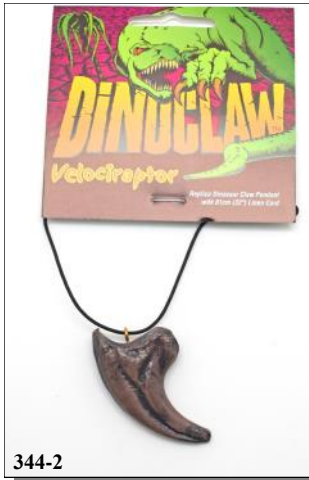

2150-1 Dinosaur & Mammoth

DINOSAUR CLAW PENDANT NECKLACES

We are pleased to offer our line of reproduction dinosaur claw pendants on a 32" black linen cord. These high-quality injection-molded replicas have been cast from real specimens and hand painted. They have proven to be a high-volume item, as evidenced by sales of over 7,000 units in one museum gift shop in a single season. This line is carried by major dinosaur museums throughout the United States and Canada. The pendants hang on a descriptive four-color card as shown.

Made in Canada

Back of card describes dinosaur

Code	Description	UPC Code	1-23	24-143	144+
344-1	Albertosaurus Claw Pendant	6 78043 98002 5	\$10.76	\$8.61	\$7.59
344-2	Velociraptor Claw Pendant	6 78043 98004 9	\$10.76	\$8.61	\$7.59
344-3	Deinonychus Claw Pendant	6 78043 98001 8	\$10.76	\$8.61	\$7.59
344-4	Gorgosaurus Claw Pendant	6 78043 99002 4	\$10.76	\$8.61	\$7.59
344-5	Sauronitholestes Claw Pendant	6 78043 99001 7	\$10.76	\$8.61	\$7.59

344-2

REAL DINOSAUR DUNG

The fossilized dinosaur dung are approximately 1" to 2". These rough (not polished) fossilized coprolite pieces come packaged with a card.

Product of the USA

344-20-R

Code	Description	1-23	24+
344-20-R	Real Dino Dung:Rough	\$5.43	\$5.06

An authentic piece of fossilized walrus tooth is strung on a 17" black cord. The fossil tooth is ~1 3/4" long by 1/2" wide.

WALRUS IVORY NECKLACES

Made in the USA

An authentic piece of fossilized walrus ivory from Alaska is strung on a black cord, and comes in a nice white presentation box. Each piece is unique.