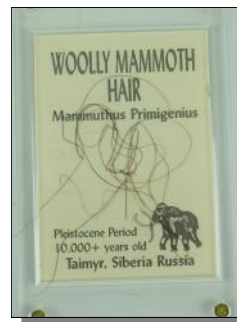

REAL DINOSAUR BONE

The fossilized dinosaur bone is roughly 1 1/4" to 2 1/2" long and 1" to 1 1/2" wide. It comes in a plastic bag hanging on a card.

Product of the USA

Code	Description	1-23	24+
344-8	Real Dinosaur Bone	\$6.12	\$5.43

REAL DINOSAUR EGGSHELLS

These are real fossil dinosaur eggshell pieces from Henan province, China. The plastic cases measure 3" long by 2" wide.

Product of China

Code	Description	1-23	24+
1057-10	Dinosaur Eggshells	\$9.39	\$8.67

WOOLLY MAMMOTH HAIR

554-11 (Front)

554-11 (Back)

One or two strands of Woolly Mammoth Hair from Siberia come nicely packaged in a high-quality plastic case with an information card.

Product of Russia and the USA
Packaged in the USA

Code	Description	1-11	12+
554-11	Woolly Mammoth Hair	\$16.24	\$15.89

2150-2 Fossils

An authentic piece of fossilized walrus ivory from Alaska is strung on a 14" black cord. The fossil ivory is ~2" long by 3/4" wide.