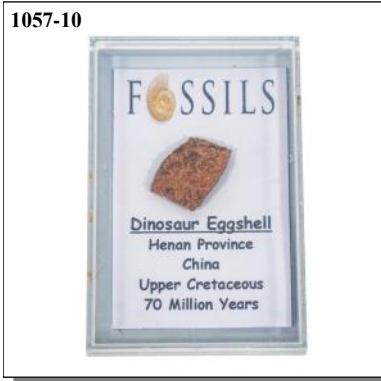

344-2

REAL DINOSAUR DUNG

The fossilized dinosaur dung are approximately 1" to 2". These rough (not polished) fossilized coprolite pieces come packaged with a card.

Product of the USA

344-20-R

Code	Description	1-23	24+
344-20-R	Real Dino Dung:Rough	\$5.43	\$5.06

REAL DINOSAUR BONE

The fossilized dinosaur bone is roughly 1 1/4" to 2 1/2" long and 1" to 1 1/2" wide. It comes in a plastic bag hanging on a card.

Product of the USA

Code	Description	1-23	24+
344-8	Real Dinosaur Bone	\$6.12	\$5.43

REAL DINOSAUR EGGSHELLS

These are real fossil dinosaur eggshell pieces from Henan province, China. The plastic cases measure 3" long by 2" wide.

Product of China

Code	Description	1-23	24+
1057-10	Dinosaur Eggshells	\$9.39	\$8.67

An authentic piece of fossilized walrus tooth is strung on a 17" black cord. The fossil tooth is ~1 3/4" long by 1/2" wide.

WALRUS IVORY NECKLACES

Made in the USA

An authentic piece of fossilized walrus ivory from Alaska is strung on a black cord, and comes in a nice white presentation box. Each piece is unique.