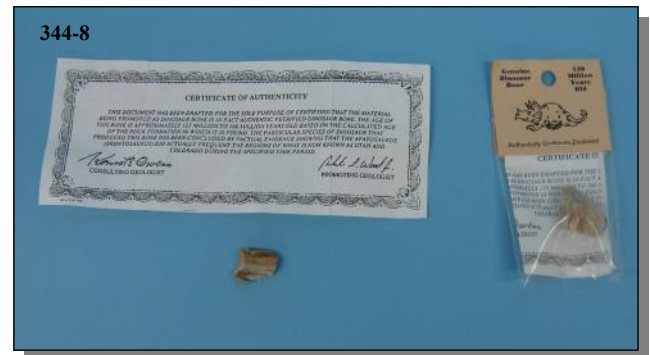

Code	Description	1-23	24+
344-8	Real Dinosaur Bone	$6.12	$5.43

REAL DINOSAUR EGGSHELLS

These are real fossil dinosaur eggshell pieces from Henan province, China. The plastic cases measure 3" long by 2" wide.

Product of China