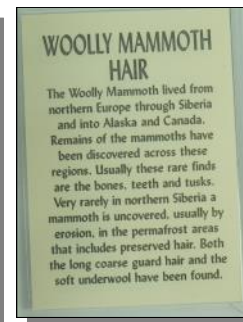

REAL DINOSAUR EGGSHELLS

These are real fossil dinosaur eggshell pieces from Henan province, China. The plastic cases measure 3" long by 2" wide.

Product of China

Code	Description	1-23	24+
1057-10	Dinosaur Eggshells	\$9.39	\$8.67

WOOLLY MAMMOTH HAIR

554-11 (Front)

554-11 (Back)

One or two strands of Woolly Mammoth Hair from Siberia come nicely packaged in a high-quality plastic case with an information card.

Product of Russia and the USA
Packaged in the USA

Code	Description	1-11	12+
554-11	Woolly Mammoth Hair	\$16.24	\$15.89

2150-2 Fossils

An authentic piece of fossilized walrus ivory from Alaska is strung on a 14" black cord. The fossil ivory is ~2" long by 3/4" wide.

An authentic piece of fossilized walrus tooth is strung on a 17" black cord. The fossil tooth is ~1 3/4" long by 1/2" wide.

WALRUS IVORY NECKLACES

Made in the USA

An authentic piece of fossilized walrus ivory from Alaska is strung on a black cord, and comes in a nice white presentation box. Each piece is unique.