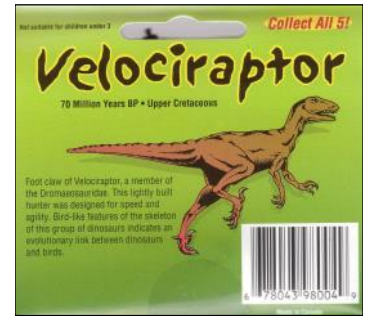

Back of card describes dinosaur

Code	Description	UPC Code	1-23	24-143	144+
344-1	Albertosaurus Claw Pendant	6 78043 98002 5	$10.76	$8.61	$7.59
344-2	Velociraptor Claw Pendant	6 78043 98004 9	$10.76	$8.61	$7.59
344-3	Deinonychus Claw Pendant	6 78043 98001 8	$10.76	$8.61	$7.59
344-4	Gorgosaurus Claw Pendant	6 78043 99002 4	$10.76	$8.61	$7.59
344-5	Sauronitholestes Claw Pendant	6 78043 99001 7	$10.76	$8.61	$7.59

344-2

REAL DINOSAUR DUNG

The fossilized dinosaur dung are approximately 1" to 2". These rough (not polished) fossilized coprolite pieces come packaged with a card.

Product of the USA