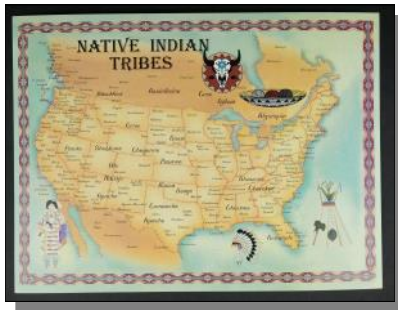

2040-7 Maps & Post Cards

127-01

MAPS & SYMBOLS

The Native American Tribe Map shows tribes across the country. The symbol guide translates many symbols used by Native Americans.

Non-Indian Made, Printed in China

Code	Description	1-99	100+
127-01	Native American Tribe Map	\$2.39	\$1.98
127-02	Symbols	\$2.39	\$1.98

127-02

127-10

NATIVE-THEMED POSTCARDS

The Native American Tribe Map postcard shows where each of the Native American tribes across the country were originally located. The Four Directions postcard describes the significance of the number four in the natural world as seen by Native Americans. The postcards measure 4 1/4" by 6". Please see our website for more detail.

Non-Indian Made, Printed in China

127-11

AMERICAN INDIAN AND ALASKAN NATIVES MAPS

The data on this map reflect the 2000 U.S. Census. It measures 48" by 36". It is printed on both sides. One side shows the American Indians groups in the lower 48 states and the other side shows the Alaskan Native groups.