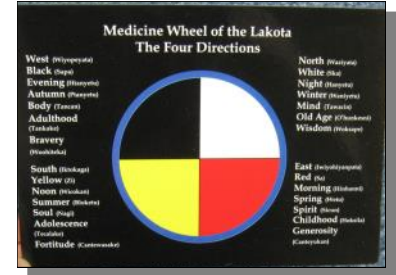

127-11

AMERICAN INDIAN AND ALASKAN NATIVES MAPS

The data on this map reflect the 2000 U.S. Census. It measures 48" by 36". It is printed on both sides. One side shows the American Indians groups in the lower 48 states and the other side shows the Alaskan Native groups.

Non-Indian Made, Printed in the USA

Code	Description	Price
127-50	American Indian & Alaskan Natives Map	$32.50

Code	Description	1-23	24-99	100+
127-10	Native American Tribe Map Postcard	$1.52	$1.35	$1.20
127-11	Four Directions Postcard	$1.52	$1.35	$1.20