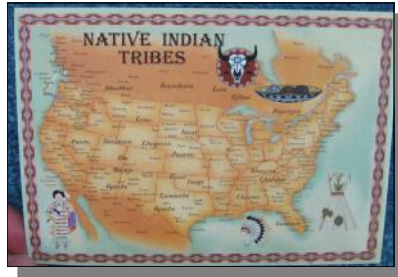

2040-7 Maps & Post Cards

127-01

MAPS & SYMBOLS

The Native American Tribe Map shows tribes across the country. The symbol guide translates many symbols used by Native Americans.

Non-Indian Made, Printed in China

Code	Description	1-99	100+
127-01	Native American Tribe Map	\$2.39	\$1.98
127-02	Symbols	\$2.39	\$1.98

127-02

127-10

NATIVE-THEMED POSTCARDS

The Native American Tribe Map postcard shows where each of the Native American tribes across the country were originally located. The Four Directions postcard describes the significance of the number four in the natural world as seen by Native Americans. The postcards measure 4 1/4" by 6". Please see our website for more detail.

Non-Indian Made, Printed in China

127-11

AMERICAN INDIAN AND ALASKAN NATIVES MAPS

The data on this map reflect the 2000 U.S. Census. It measures 48" by 36". It is printed on both sides. One side shows the American Indians groups in the lower 48 states and the other side shows the Alaskan Native groups.