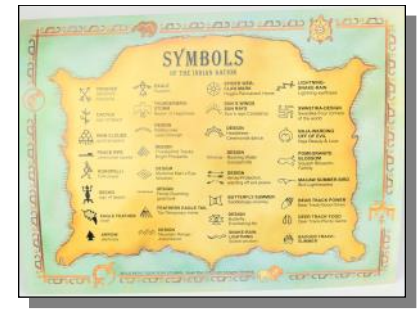

2040-7 Maps & Post Cards

127-01

MAPS & SYMBOLS

The Native American Tribe Map shows tribes across the country. The symbol guide translates many symbols used by Native Americans.

Non-Indian Made, Printed in China

Code	Description	1-99	100+
127-01	Native American Tribe Map	\$2.39	\$1.98
127-02	Symbols	\$2.39	\$1.98

127-02

127-10

NATIVE-THEMED POSTCARDS

The Native American Tribe Map postcard shows where each of the Native American tribes across the country were originally located. The Four Directions postcard describes the significance of the number four in the natural world as seen by Native Americans. The postcards measure 4 1/4" by 6". Please see our website for more detail.